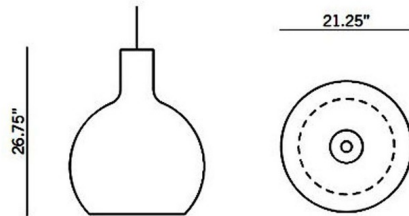

Description

The Octo Pendant features a shade reminiscent of a gilded onion dome made from laminated birch slats, perfect in any room of your home. Canopy: 4.8 inch diameter.

Shown in white / natural birch

Specifications

COLOR	Natural Birch
BODY FINISH	White
WATTAGE	22W
DIMMER	Standard 120V
DIMENSIONS	21.25"W x 26.75"H
BULB NOT INCLUDED	1 x A19/Medium (E26)/22W/120V LED
OTHER BULB OPTIONS	1 x A19/Medium (E26)/120V LED
COUNTRY OF ORIGIN	Finland