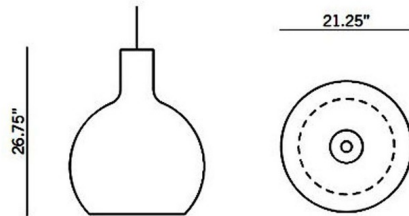

Description

The Octo Pendant features a shade reminiscent of a gilded onion dome made from laminated birch slats, perfect in any room of your home. Canopy: 4.8 inch diameter.

Shown in black / black laminated birch

Specifications

COLOR	Black Laminated Birch
BODY FINISH	Black
WATTAGE	22W
DIMMER	Standard 120V
DIMENSIONS	21.25"W x 26.75"H
BULB NOT INCLUDED	1 x A19/Medium (E26)/22W/120V LED
COUNTRY OF ORIGIN	Finland

Technical Information

PRODUCT DIMENSIONS Textile Adjustable Cable Length: 96"

CLICK TO VIEW PRODUCT

Notes: