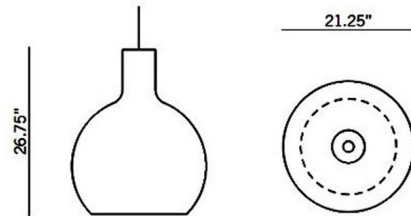

Description

The Octo Pendant features a shade reminiscent of a gilded onion dome made from laminated birch slats, perfect in any room of your home. Canopy: 4.8 inch diameter.

Shown in black / black laminated birch

Specifications

COLOR Black Laminated Birch
BODY FINISH Black
WATTAGE 22W
DIMMER Standard 120V
DIMENSIONS 21.25"W x 26.75"H
BULB NOT INCLUDED 1 x A19/Medium (E26)/22W/120V LED
COUNTRY OF ORIGIN Finland

Technical Information

PRODUCT DIMENSIONS Textile Adjustable Cable Length: 96"

CLICK TO VIEW PRODUCT

Notes: