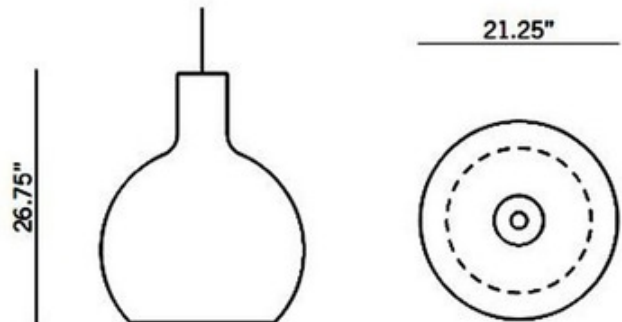

DESIGNER

Seppo Koho

BRAND

Secto Design

DESCRIPTION

The Octo Pendant features a shade reminiscent of a gilded onion dome made from laminated birch slats, perfect in any room of your home. Canopy: 4.8 inch diameter.

Shown in: Black / Black Laminated Birch

SHADE COLOR	Black Laminated Birch
BODY FINISH	Black
WATTAGE	22W
DIMMER	Standard 120V
DIMENSIONS	21.25"W x 26.75"H
LAMP	1 x A19/Medium (E26)/22W/120V LED 1 x A19/Medium (E26)/120V LED

Technical Information

PRODUCT DIMENSIONS Textile Adjustable Cable Length: 96"

ITEM NUMBER

SEC75602

COMPANY

PROJECT

FIXTURE TYPE

APPROVED BY