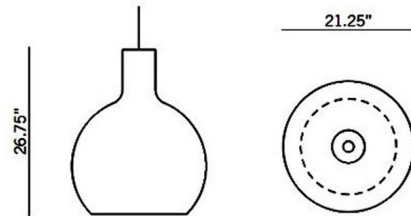

Description

The Octo Pendant features a shade reminiscent of a gilded onion dome made from laminated birch slats, perfect in any room of your home. Canopy: 4.8 inch diameter.

Shown in white / walnut birch

Specifications

COLOR	Walnut Birch
BODY FINISH	White
WATTAGE	22W
DIMMER	Standard 120V
DIMENSIONS	21.25"W x 26.75"H
BULB NOT INCLUDED	1 x A19/Medium (E26)/22W/120V LED
OTHER BULB OPTIONS	1 x A19/Medium (E26)/120V LED
COUNTRY OF ORIGIN	Finland