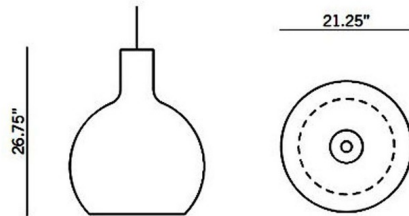

### Description

The Octo Pendant features a shade reminiscent of a gilded onion dome made from laminated birch slats, perfect in any room of your home. Canopy: 4.8 inch diameter.

Shown in white / white laminated birch

### Specifications

COLOR	White Laminated Birch
BODY FINISH	White
WATTAGE	22W
DIMMER	Standard 120V
DIMENSIONS	21.25"W x 26.75"H
BULB NOT INCLUDED	1 x A19/Medium (E26)/22W/120V LED
OTHER BULB OPTIONS	1 x A19/Medium (E26)/120V LED
COUNTRY OF ORIGIN	Finland