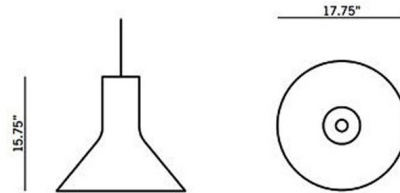

Shown in white / natural birch

Specifications

COLOR Natural Birch
BODY FINISH White
WATTAGE 22W
DIMMER Standard 120V
DIMENSIONS 17.75"W x 15.75"H
BULB NOT INCLUDED 1 x A19/Medium (E26)/22W/120V LED
COUNTRY OF ORIGIN Finland

Technical Information

PRODUCT DIMENSIONS Textile Cable Length: 59"

CLICK TO VIEW PRODUCT

Notes: