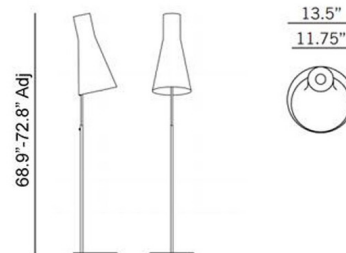

### Specifications

COLOR	Natural Birch
BODY FINISH	White
WATTAGE	22W
DIMMER	Not Dimmable
DIMENSIONS	11.8\"W x 72.8\"H
BULB NOT INCLUDED	1 x A19/Medium (E26)/22W/120V LED
COUNTRY OF ORIGIN	Finland

CLICK TO VIEW PRODUCT