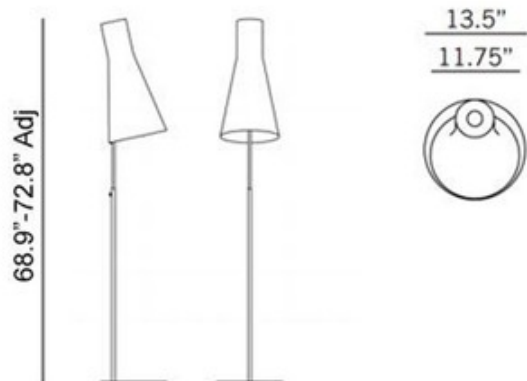

DESIGNER

Seppo Koho

BRAND

Secto Design

DESCRIPTION

Secto 4210 Floor Lamp features a tilted shade made from laminated birch slats available in Natural Birch, White Laminated Birch, Black Laminated Birch or Walnut Birch. Powder coated finish with on/off switch on clear cord. Crafted in Finland. ETL listed.

Shown in: White / Natural Birch

SHADE COLOR	Natural Birch
BODY FINISH	White
WATTAGE	75W
DIMMER	N/A
DIMENSIONS	11.8"W x 72.8"H
BULB NOT INCLUDED	
LAMP	1 x A19/Medium (E26)/75W/120V Incandescent 1 x A19/Medium (E26)/120V LED