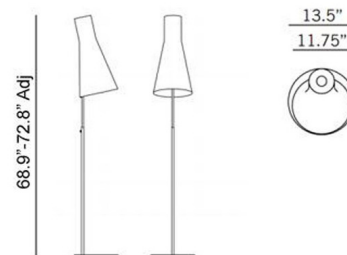

Lightology

lightology.com
866-954-4489
04-24-26

Project: _____
Company: _____
Location: _____ Fixture Type: _____
SPEC #: **SEC75642**
Approved On: _____ Approved By: _____

Secto 4210 Floor Lamp By Secto Design

Description

Secto 4210 Floor Lamp features a tilted shade made from laminated birch slats available in Natural Birch, White Laminated Birch, Black Laminated Birch or Walnut Birch. Powder coated finish with on/off switch on clear cord. Crafted in Finland. ETL listed.

Shown in white / natural birch

Specifications

COLOR	Natural Birch
BODY FINISH	White
WATTAGE	22W
DIMMER	Not Dimmable
DIMENSIONS	11.8\"W x 72.8\"H
BULB NOT INCLUDED	1 x A19/Medium (E26)/22W/120V LED
COUNTRY OF ORIGIN	Finland