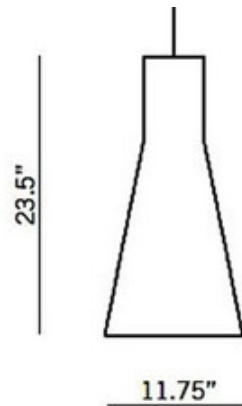

Shown in: White / Walnut Birch

SHADE COLOR	Walnut Birch
BODY FINISH	White
WATTAGE	75W
DIMMER	Standard 120V
DIMENSIONS	11.75"W x 23.5"H
BULB NOT INCLUDED	
LAMP	1 x A19/Medium (E26)/75W/120V Incandescent 1 x A19/Medium (E26)/120V LED

Technical Information

PRODUCT DIMENSIONS	Textile Cable Length: 59"
---------------------------	---------------------------

SPEC #

SEC75651

COMPANY

PROJECT

FIXTURE TYPE

APPROVED BY