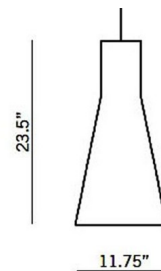

Specifications

COLOR Walnut Birch
BODY FINISH White
WATTAGE 22W
DIMMER Standard 120V
DIMENSIONS 11.75"W x 23.5"H
BULB NOT INCLUDED 1 x A19/Medium (E26)/22W/120V LED
COUNTRY OF ORIGIN Finland

Technical Information

PRODUCT DIMENSIONS Textile Cable Length: 59"

Shown in white / walnut birch

CLICK TO VIEW PRODUCT

Notes: