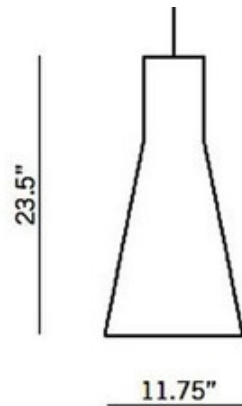

Shown in: White / Walnut Birch

SHADE COLOR	Walnut Birch
BODY FINISH	White
WATTAGE	75W
DIMMER	Standard 120V
DIMENSIONS	11.75"W x 23.5"H
BULB NOT INCLUDED	
LAMP	1 x A19/Medium (E26)/75W/120V Incandescent 1 x A19/Medium (E26)/120V LED

Technical Information

PRODUCT DIMENSIONS	Textile Cable Length: 59"
---------------------------	---------------------------

SPEC #	SEC75651
---------------	----------

COMPANY	PROJECT	FIXTURE TYPE	APPROVED BY	DATE