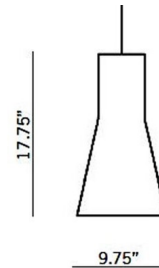

### Specifications

COLOR . . . . . White Laminated Birch  
BODY FINISH . . . . . White  
WATTAGE . . . . . 22W  
DIMMER . . . . . Standard 120V  
DIMENSIONS . . . . . 9.75"W x 17.7"H  
BULB NOT INCLUDED . . . . . 1 x A19/Medium (E26)/22W/120V LED  
COUNTRY OF ORIGIN . . . . . Finland

### Technical Information

PRODUCT DIMENSIONS . . . . . Textile Cable Length: 59"

CLICK TO VIEW PRODUCT

Notes: