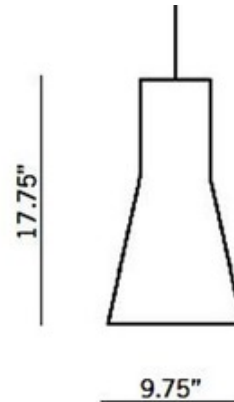

Shown in: White / White Laminated Birch

SHADE COLOR	White Laminated Birch
BODY FINISH	White
WATTAGE	75W
DIMMER	Standard 120V
DIMENSIONS	9.75"W x 17.75"H
BULB NOT INCLUDED	
LAMP	1 x A19/Medium (E26)/75W/120V Incandescent 1 x A19/Medium (E26)/120V LED

Technical Information

PRODUCT DIMENSIONS	Textile Cable Length: 59"
---------------------------	---------------------------

SPEC #

SEC75661

COMPANY

PROJECT

FIXTURE TYPE

APPROVED BY