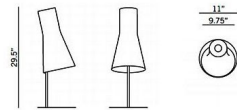

By Secto Design

Description

Secto 4220 Table features a tilted shade made from laminated birch slats available in Natural Birch, White Laminated Birch, Black Laminated Birch or Walnut Birch. Powder coated finish with on/off switch on clear cord. Crafted in Finland. ETL listed.

Shown in white / natural birch

Specifications

COLOR	Natural Birch
BODY FINISH	White
WATTAGE	20W
DIMMER	Standard 120V
DIMENSIONS	11"W x 29.5"H
BULB NOT INCLUDED	1 x A19/Medium (E26)/20W/120V LED
COUNTRY OF ORIGIN	Finland