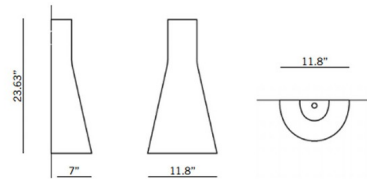

By Secto Design

Description

Secto 4230 Wall features a shade made from laminated birch slats available in Natural Birch, White Laminated Birch, Black Laminated Birch or Walnut Birch. Fixture can be mounted so that the light streams upward or downward.

Shown in natural birch

Specifications

COLOR	Natural Birch
BODY FINISH	N/A
WATTAGE	20W
DIMMER	Standard 120V
DIMENSIONS	11.8"W x 23.6"H x 7"D
BULB NOT INCLUDED	1 x B10/Candelabra (E12)/20W/120V LED
COUNTRY OF ORIGIN	Finland