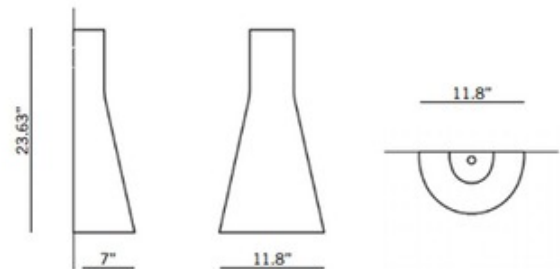

BRAND

Secto Design

DESCRIPTION

Secto 4230 Wall features a shade made from laminated birch slats available in Natural Birch, White Laminated Birch, Black Laminated Birch or Walnut Birch. Fixture can be mounted so that the light streams upward or downward.

Shown in: Natural Birch

SHADE COLOR	Natural Birch
BODY FINISH	N/A
WATTAGE	20W
DIMMER	Standard 120V
DIMENSIONS	11.8"W x 23.6"H x 7"D
BULB NOT INCLUDED	
LAMP	1 x B10/Candelabra (E12)/20W/120V LED

SPEC #

SEC75666