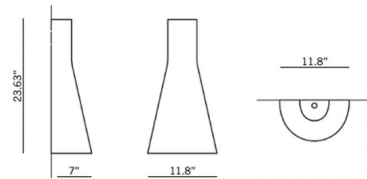

### Specifications

COLOR	Natural Birch
BODY FINISH	N/A
WATTAGE	20W
DIMMER	Standard 120V
DIMENSIONS	11.8"W x 23.6"H x 7"D
BULB NOT INCLUDED	1 x B10/Candelabra (E12)/20W/120V LED
COUNTRY OF ORIGIN	Finland