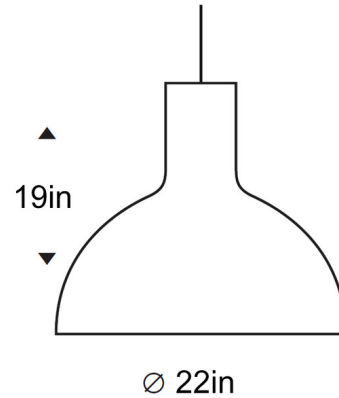

### Specifications

COLOR	Walnut Birch
BODY FINISH	White
WATTAGE	20W
DIMMER	Standard 120V
DIMENSIONS	22"W x 19"H
BULB NOT INCLUDED	1 x A19/Medium (E26)/20W/120V LED
OTHER BULB OPTIONS	1 x A19/Medium (E26)/120V LED
COUNTRY OF ORIGIN	Finland