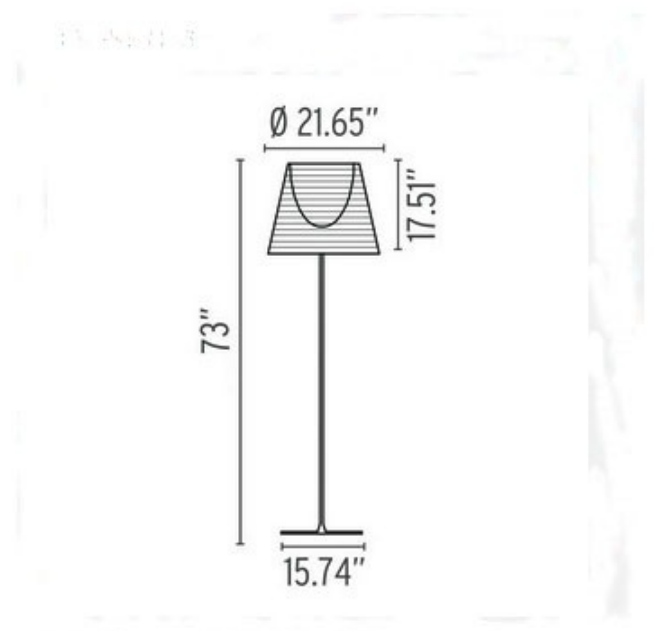

DESIGNER

Philippe Starck

BRAND

FLOS

DESCRIPTION

Ktribe F3 Floor Lamp features a base, rod support and diffuser support in die cast polished and Chrome plated alloy and Rod in Polished Aluminum. Outer shade in Aluminized Bronze, Aluminized Silver, Fumee, Plisse Cloth or Transparent polycarbonate with Opal inner diffuser. Silver or Bronze on the inner surface. Transparent upper ring on all shade colors except for Aluminized Bronze which has a transparent brown upper ring. Includes dimmer on cord with 0-100 percent light adjustment. One 150 watt, 120 volt BT15 Halogen bulb is included. Suitable for indoor dry locations only. UL listed. 73 inches height x 15.74 inch square base. Shade: 21.65 inch diameter x 17.51 inch height.

Shown in: Polished Chrome / Aluminized Bronze

SHADE COLOR	Aluminized Bronze
BODY FINISH	Polished Chrome
WATTAGE	150W
DIMMER	Included
DIMENSIONS	21.65"W x 73"H
BULB INCLUDED	
LAMP	1 x BT15/Medium (E26)/150W/120V Halogen

SPEC # FLO75788

COMPANY	PROJECT	FIXTURE TYPE	APPROVED BY	DATE