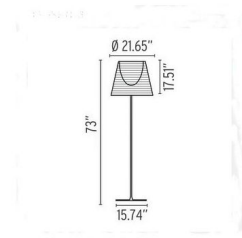

### Description

Ktribe F3 Floor Lamp features a base, rod support and diffuser support in die cast polished and Chrome plated alloy and Rod in Polished Aluminum. Outer shade in Aluminized Bronze, Aluminized Silver, Fumee, Plisse Cloth or Transparent polycarbonate with Opal inner diffuser. Silver or Bronze on the inner surface. Transparent upper ring on all shade colors except for Aluminized Bronze which has a transparent brown upper ring. Includes dimmer on cord with 0-100 percent light adjustment. One 150 watt, 120 volt BT15 Halogen bulb is included. Suitable for indoor dry locations only. UL listed. 73 inches height x 15.74 inch square base. Shade: 21.65 inch diameter x 17.51 inch height.

### Specifications

COLOR . . . . . Aluminized Bronze  
BODY FINISH . . . . . Polished Chrome  
WATTAGE . . . . . 150W  
DIMMER . . . . . Included  
DIMENSIONS . . . . . 21.65"W x 73"H  
BULB NOT INCLUDED . . . . . 1x BT15/Medium (E26)/150W/120V Halogen  
COUNTRY OF ORIGIN . . . . . Italy