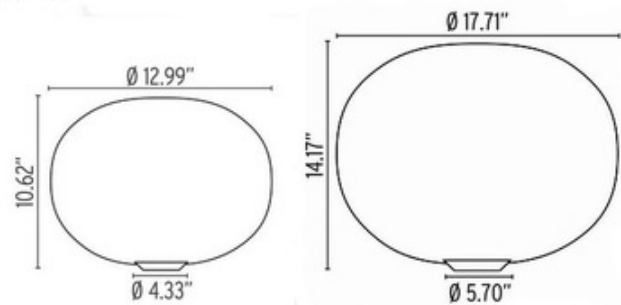

DESIGNER

Jasper Morrison

BRAND

Flos Lighting

DESCRIPTION

Glo Ball Basic Table Lamp with blown White acid etched glass diffuser and Grey painted die cast aluminum support. Basic 1 is 12.99 inch diameter x 10.62 inches high with 4.33 inch diameter base and includes one 100 watt 120 volt T10 medium base halogen lamp. Basic 2 is 17.71 inch diameter x 14.17 inches high with 5.7 inch diameter base and includes one 100 watt 120 volt T10 medium base halogen lamp. On-off switch and 0-100% dimmer on polarized power cord. Also available in a 7.48 inch diameter option. UL listed.

Shown in: Gray / White Glass

SHADE COLOR	White Glass
BODY FINISH	Gray
WATTAGE	100W
DIMMER	Included
DIMENSIONS	12.99"W x 10.62"H x 4.33"D
LAMP	1 x T10/Medium (E26)/100W/120V Halogen

ITEM NUMBER FLO75789

COMPANY	PROJECT	FIXTURE TYPE	APPROVED BY	DATE