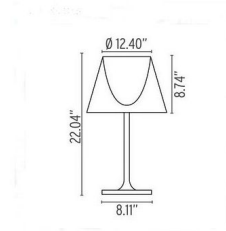

By FLOS

Description

Ktribe T1 Table Lamp features a base, rod support and diffuser support in die cast polished alloy. Shades in Clear glass or Fumee or Transparent polycarbonate with Opal inner diffuser with Chrome or Grey finish.

Shown in chrome / fumee

Specifications

COLOR	Fumee
BODY FINISH	Chrome
WATTAGE	100W
DIMMER	N/A
DIMENSIONS	12.4"W x 22.04"H
BULB NOT INCLUDED	1 x BT15/Medium (E26)/100W/120V Halogen
COUNTRY OF ORIGIN	Italy