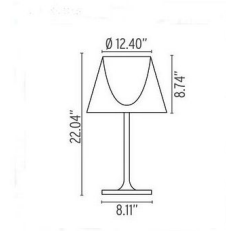

Description

Ktribe T1 Table Lamp features a base, rod support and diffuser support in die cast polished alloy. Shades in Clear glass or Fumee or Transparent polycarbonate with Opal inner diffuser with Chrome or Grey finish.

Shown in chrome / fumee

Specifications

COLOR	Fumee
BODY FINISH	Chrome
WATTAGE	100W
DIMMER	N/A
DIMENSIONS	12.4"W x 22.04"H
BULB NOT INCLUDED	1 x BT15/Medium (E26)/100W/120V Halogen
COUNTRY OF ORIGIN	Italy