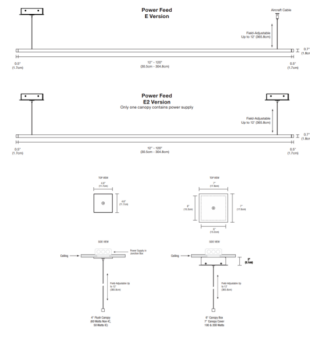

Specifications

COLOR . . . . . Clear / Black Louver
BODY FINISH . . . . . Chrome
WATTAGE 21W
DIMMER . . . . . Low Voltage Electronic
DIMENSIONS . . . . . 36"L x 0.7"W x 0.7"H
INTEGRATED LED MODULE . . . . . 3 x LED/7W/24V LED

Technical Information

COLOR RENDERING . . . . . 95 CRI
LAMP COLOR 3000K
LUMENS/WATT 69.00
LUMINOUS FLUX . . . . . 483 lumens

Shown in satin nickel / clear / black louver

CLICK TO VIEW PRODUCT

Notes: _____