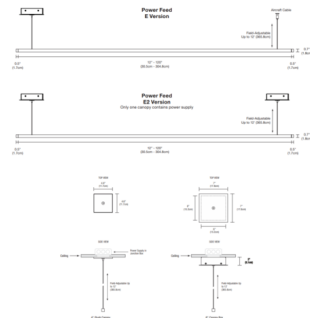

Description

Zipp Downlight Suspension with Power is a linear LED fixture that features even, direct light without LED spots. Zipp is available with one or two canopies in various increments from 36 to 480 inches and features a diffused white lens with 100 degree beam or clear frosted lens with 60 degree beam, optional black or white louver, a variety of finishes, three wattage options, and a spectrum of color temperature options. Warm Dim includes 5 LED watts per foot available in 2700K-2000K (27D) and 3000K-2000K (30D) color temperature. Unlike standard LEDs, Warm Dim LEDs are designed to shift to a warmer color temperature as they are dimmed, replicating the effects of incandescent and halogen light sources. 84 inch maximum length for Chrome finish. Supplied with adjustable 12 foot coaxial and aircraft cables. Includes one or two square end feed canopies which mounts to a standard junction box with a 120V/24VDC electronic low voltage LED power supply. Power supply wattage and canopy option dependent on length of fixture. Dimmable with an electronic low voltage dimmer, sold separately. Fixture includes a 5 year warranty. Optional accessories and dimmer control sold separately. Product is built to order. Note: Warm Dim available in 5 watt option only.

Specifications

COLOR White Lens
 BODY FINISH Satin Nickel
 WATTAGE 6W
 DIMMER Low Voltage Electronic
 DIMENSIONS 36"L x 0.7"W x 0.7"H
 INTEGRATED LED MODULE 3 x LED/2W/24V LED

Technical Information

COLOR RENDERING 95 CRI
 LAMP COLOR 2700K
 LUMENS/WATT 147.00
 LUMINOUS FLUX 294 lumens

Shown in satin nickel / white lens

CANOPY CHART		
VERSION	8" x 4" SQUARE CANOPY (60 WATTS MAX FLX, 30 WATTS FLX)	4" SQUARE RECESSED CANOPY (60 WATTS)
2W Length	14 1/2" x 24"	24 1/2" x 24"
5W Length	14 1/2" x 30"	30" x 24"
7W Length	14 1/2" x 36"	36" x 24"