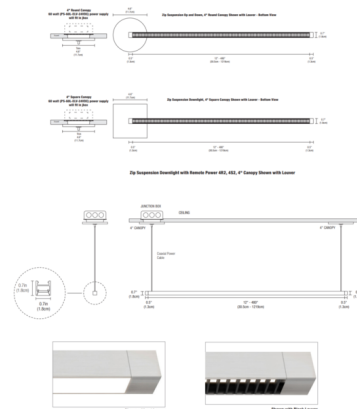

### Description

Zipp Remote Power Downlight Suspension with a 4 Inch Square or Round End Feed Canopy is a linear LED fixture that offers spot-free, direct light in a clean, contemporary style. Zipp is available in various increments from 48 to 480 inches and features a diffused white lens with 100 degree beam or clear frosted lens with 60 degree beam, optional black or white louver, a variety of finishes, three wattage options, and a spectrum of color temperature options including Warm Dim 2700K-2000K (27D) and 3000K-2000K (30D) color temperature. Unlike standard LEDs, Warm Dim LEDs are designed to shift to a warmer color temperature as they are dimmed, replicating the effects of incandescent and halogen light sources. 84 inch maximum length for Chrome finish. Fixture includes a 5 year warranty. Product is built to order. Note: Warm Dim available in 5 watt option only. Note: Canopy mounts to a standard junction box either using the PS-60L-ELV-24VDC (60 Watt 24 Volt DC Power Supply) which fits inside junction box, or from a 24VDC remote Universal (UNI) power supply up to 100 watts at a maximum of 40 feet away. Universal dimming with UNI power supply (TRIAC/ELV/0-10V). ELV dimming with PS-60L-ELV power supply. Power supply, dimmer control, and optional accessories sold separately. Note: Includes one 4 inch square canopy and 12 foot adjustable coaxial cables. Lengths over 96 inches ship as two segments

### Specifications

COLOR	White Lens
BODY FINISH	Satin Nickel
WATTAGE	6W
DIMMER	Dimmable
DIMENSIONS	36"L x 0.7"W x 0.7"H
INTEGRATED LED MODULE	3 x LED/2W/24V LED

### Technical Information

COLOR RENDERING	95 CRI
LAMP COLOR	2700K
LUMENS/WATT	147.00
LUMINOUS FLUX	294 lumens

Shown in satin nickel / white lens

CLICK TO VIEW PRODUCT

Notes: