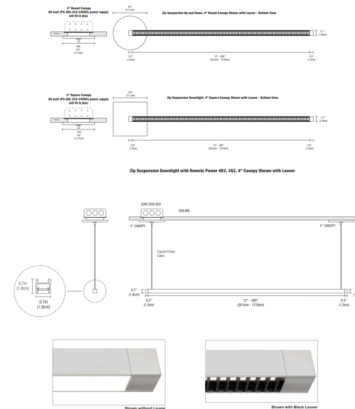

Shown in satin nickel / white lens