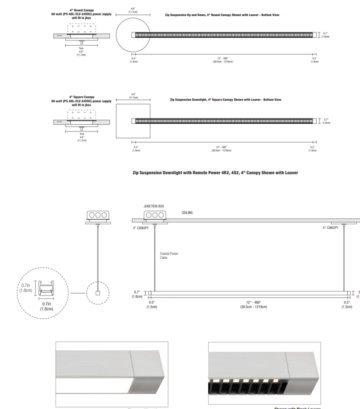

### Description

Zipp Remote Power Downlight Suspension with a 4 Inch Square or Round End Feed Canopy is a linear LED fixture that offers spot-free, direct light in a clean, contemporary style. Zipp is available in various increments from 48 to 480 inches and features a diffused white lens with 100 degree beam or clear frosted lens with 60 degree beam, optional black or white louver, a variety of finishes, three wattage options, and a spectrum of color temperature options including Warm Dim 2700K-2000K (27D) and 3000K-2000K (30D) color temperature. Unlike standard LEDs, Warm Dim LEDs are designed to shift to a warmer color temperature as they are dimmed, replicating the effects of incandescent and halogen light sources. 84 inch maximum length for Chrome finish. Fixture includes a 5 year warranty. Product is built to order. Note: Warm Dim available in 5 watt option only. Note: Canopy mounts to a standard junction box either using the PS-60L-ELV-24VDC (60 Watt 24 Volt DC Power Supply) which fits inside junction box, or from a 24VDC remote Universal (UNI) power supply up to 100 watts at a maximum of 40 feet away. Universal dimming with UNI power supply (TRIAC/ELV/0-10V). ELV dimming with PS-60L-ELV power supply. Power supply, dimmer control, and optional accessories sold separately. Note: Includes one 4 inch square canopy and 12 foot adjustable coaxial cables. Lengths over 96 inches ship as two segments

### Specifications

COLOR	White Lens
BODY FINISH	Satin Nickel
WATTAGE	56W
DIMMER	Dimmable
DIMENSIONS	96"L x 0.7"W x 0.7"H
INTEGRATED LED MODULE	8 x LED/7W/24V LED

### Technical Information

COLOR RENDERING	95 CRI
LAMP COLOR	2700K
LUMENS/WATT	382.86
LUMINOUS FLUX	2680 lumens

Shown in satin nickel / white lens

CLICK TO VIEW PRODUCT

Notes: