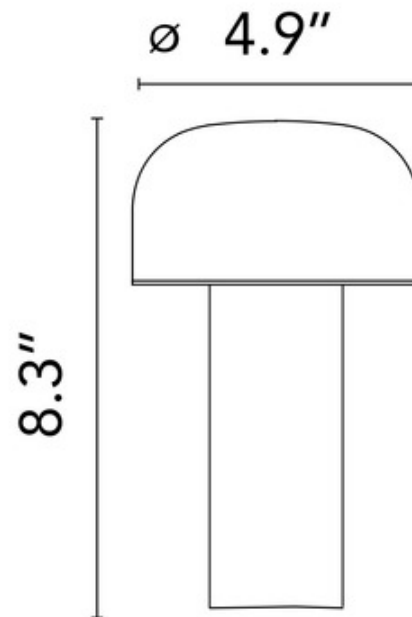

COMPANY	PROJECT	FIXTURE TYPE	APPROVED BY	DATE