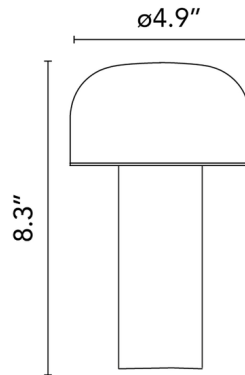

### Specifications

COLOR	N/A
BODY FINISH	Grey
WATTAGE	2.5W
DIMMER	Included
DIMENSIONS	4.9"W x 8.3"H
INTEGRATED LED MODULE	1 x LED/2.5W/120V LED