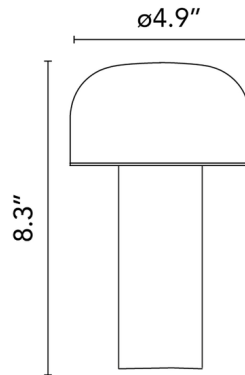

CLICK TO VIEW PRODUCT

Notes: