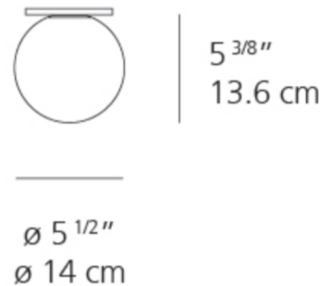

### Specifications

COLOR	White
BODY FINISH	White
WATTAGE	4W
DIMMER	Standard 120V
DIMENSIONS	5.5"W x 5.375"H
BULB NOT INCLUDED	1 x G16.5/Candelabra (E12)/4W/120V LED
COUNTRY OF ORIGIN	Italy

CLICK TO VIEW PRODUCT