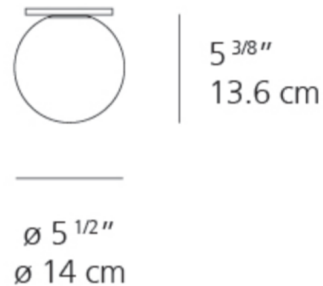

Shown in white / white

Specifications

COLOR	White
BODY FINISH	White
WATTAGE	4W
DIMMER	Standard 120V
DIMENSIONS	5.5"W x 5.375"H
BULB NOT INCLUDED	1 x G16.5/Candelabra (E12)/4W/120V LED
COUNTRY OF ORIGIN	Italy