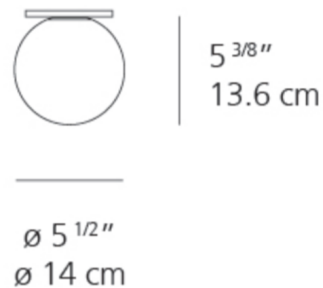

CLICK TO VIEW PRODUCT

Notes: