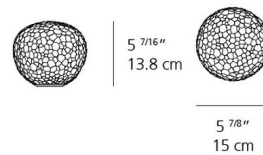

### Description

Discover the captivating allure of the Meteorite Small Table Lamp, a fixture that truly embodies accessible beauty and artisanal craftsmanship. This compact yet striking lamp features a unique hand-blown double-layered artist glass diffuser, meticulously crafted through a succession of molding, frosting, sandblasting, and etching techniques. The result is a one-of-a-kind texture that evokes the organic, raw beauty of its celestial namesake. When illuminated, the diffuser casts a soft, inviting glow, creating an intimate and warm ambiance in any setting. The intricate detailing of the glass ensures that each lamp possesses its own distinct character, making it a unique addition to your decor. Perfect for adding a touch of sophisticated charm to a bedside table, a cozy reading nook, or as an accent on a console in an entry foyer, the Meteorite Small Table Lamp is designed to spark conversation and provide a beautifully diffused light that enhances your space.

### Specifications

COLOR	N/A
BODY FINISH	White
WATTAGE	4W
DIMMER	N/A
DIMENSIONS	N/A
BULB NOT INCLUDED	1 x B10/Candelabra (E12)/4W/120V LED
COUNTRY OF ORIGIN	Italy

Shown in white

CLICK TO VIEW PRODUCT

Notes: