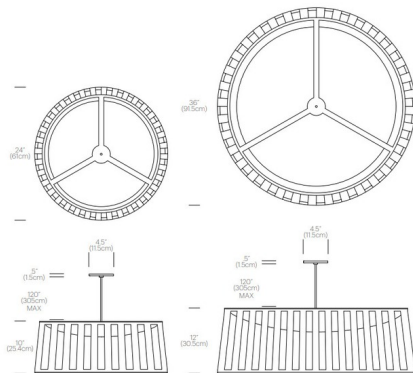

Shown in chrome / silver

CLICK TO VIEW PRODUCT

Notes: