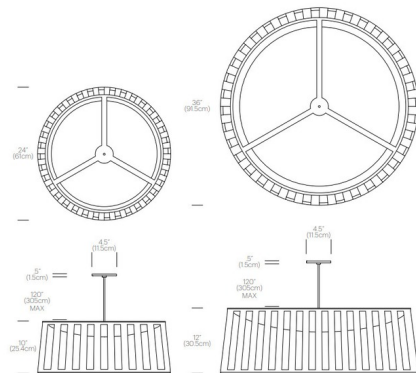

Shown in chrome / silver

CLICK TO VIEW PRODUCT

Notes: