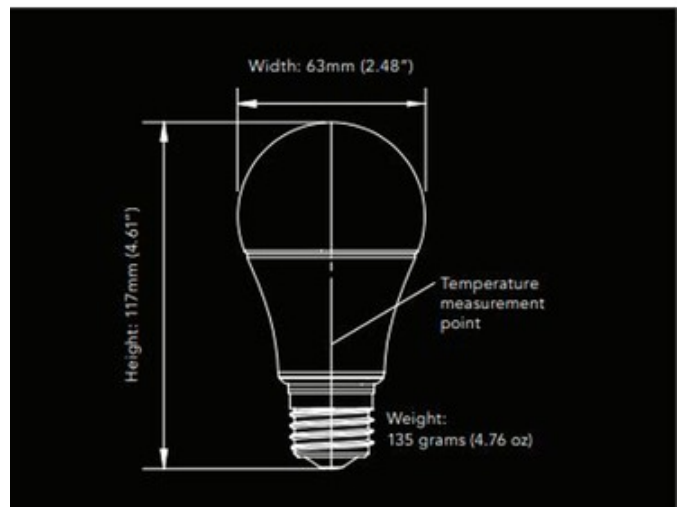

COMPANY	PROJECT	FIXTURE TYPE	APPROVED BY	DATE