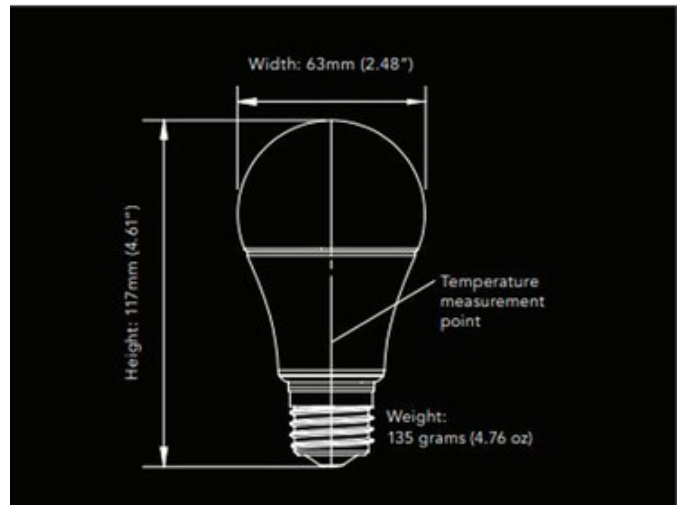

COMPANY	PROJECT	FIXTURE TYPE	APPROVED BY	DATE