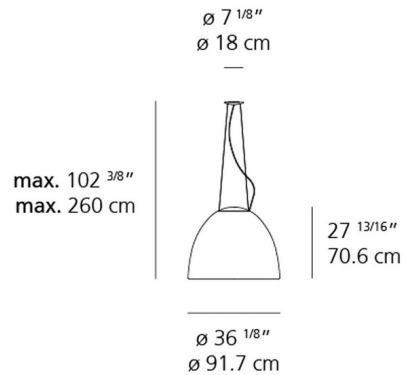

### Specifications

COLOR	Dark Gray
BODY FINISH	Silver
WATTAGE	124W
DIMMER	0-10V
DIMENSIONS	36.12"W x 27.81"H
INTEGRATED LED MODULE	1 x LED/124W/120-277V LED
COUNTRY OF ORIGIN	Italy

### Technical Information

PRODUCT DIMENSIONS	Canopy: 7.1" diameter
LAMP LIFE	50000 hours
COLOR RENDERING	93 CRI
LAMP COLOR	3000K
LUMENS/WATT	52.24
LUMINOUS FLUX	6478 lumens

Shown in silver / dark gray

CLICK TO VIEW PRODUCT