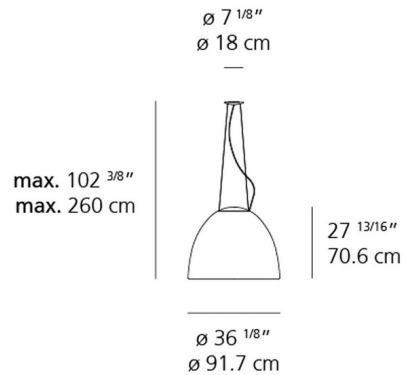

CLICK TO VIEW PRODUCT

Notes: