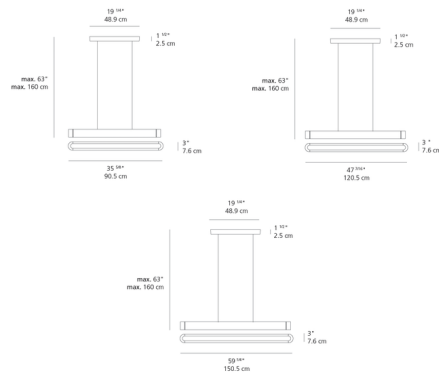

Description

Introducing the Talo Linear Suspension, a testament to modern minimalism and advanced lighting technology. With its remarkably elongated form and sophisticated material composition, this fixture is an ideal choice for bringing refined illumination to contemporary spaces. The Talo boasts a robust body crafted from extruded aluminum, ensuring both durability and a sleek, uninterrupted profile. It's gracefully complemented by a thermoplastic resin canopy that provides a seamless installation. The pendant's linear design is a perfect fit for illuminating extended surfaces, making it an excellent choice over a long dining table, a spacious kitchen counter, or a stylish bar. Its lower diffuser, made from high-quality opal polycarbonate, ensures a soft, even light distribution. What truly sets the Talo apart is its innovative direct/indirect light distribution, which means it casts light both downwards to illuminate your surfaces and upwards to create ambient ceiling wash, reducing harsh shadows and enhancing overall room brightness. This fixture is frequently praised for its effective task lighting and modern aesthetic, creating an inviting and highly functional environment.

Specifications

COLOR	N/A
BODY FINISH	White
WATTAGE	39W
DIMMER	Low Voltage Electronic
DIMENSIONS	36"L x 3"W x 3"H
INTEGRATED LED MODULE	1 x LED/39W/120V LED
COUNTRY OF ORIGIN	Italy

Technical Information

PRODUCT DIMENSIONS	Max Overall Height: 63"
LAMP LIFE	50000 hours
COLOR RENDERING	80 CRI
LAMP COLOR	3000K
LUMENS/WATT	85.62
LUMINOUS FLUX	3339 lumens

Shown in white

CLICK TO VIEW PRODUCT

Notes: