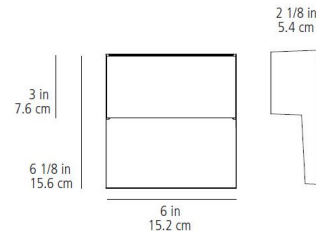

CLICK TO VIEW PRODUCT

Notes: