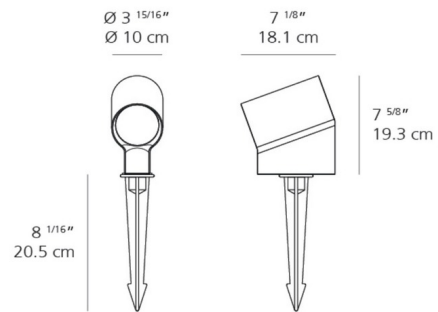

CLICK TO VIEW PRODUCT

Notes: