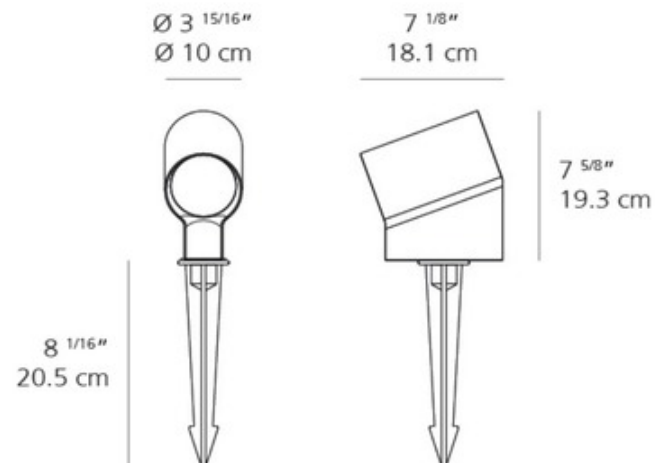

COMPANY	PROJECT	FIXTURE TYPE	APPROVED BY	DATE