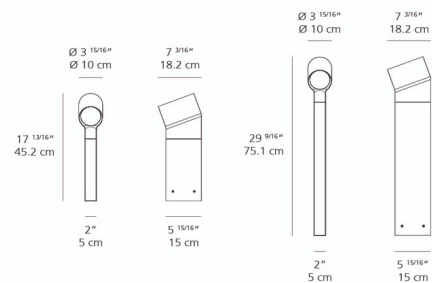

CLICK TO VIEW PRODUCT

Notes: