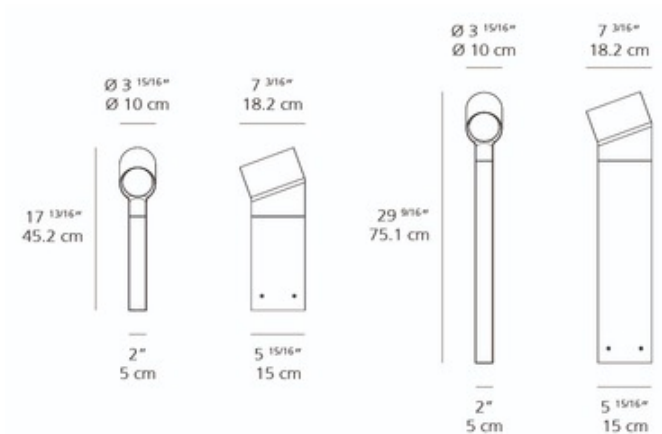

BRAND

Artemide

DESCRIPTION

Inspired by the shape of a sprouting plant, the Oblique Outdoor Path Light's head pushes up and stretches the vertical stem, just like a bean sprout. The dimensions of the design render the piece nearly invisible from some angles, while providing solid support from others. The outer shell wraps around the lighting head to hold it in place. The slightly downward angle of Oblique projects LED light via a high-performance reflector, preventing glare and defining a quiet light zone. Available in two heights.

Shown in: Anthracite Grey

SHADE COLOR	N/A
BODY FINISH	Anthracite Grey
WATTAGE	20W
DIMMER	Low Voltage Electronic
DIMENSIONS	3.9"W x 17.8"H x 7.2"D
INTEGRATED LED MODULE	
LAMP	1 x LED/20W/120V LED

Technical Information

LUMINOUS FLUX	780 lumens
LUMENS/WATT	39.00
LAMP COLOR	3000K
COLOR RENDERING	90 CRI

SPEC # ART765390

COMPANY	PROJECT	FIXTURE TYPE	APPROVED BY	DATE