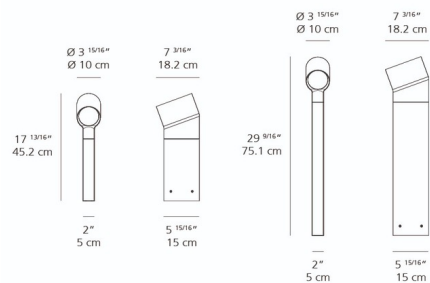

CLICK TO VIEW PRODUCT

Notes: