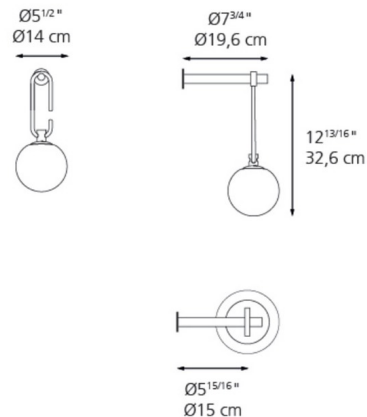

CLICK TO VIEW PRODUCT

Notes: