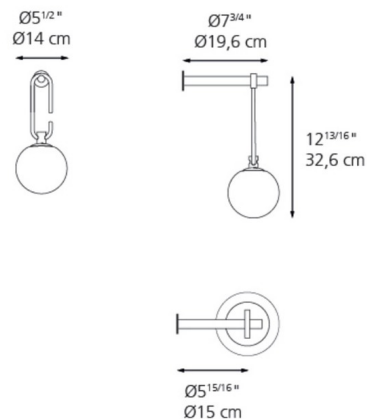

CLICK TO VIEW PRODUCT

Notes: