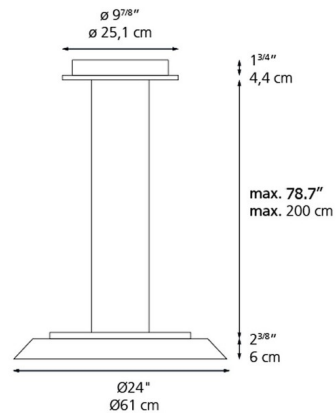

CLICK TO VIEW PRODUCT

Notes: