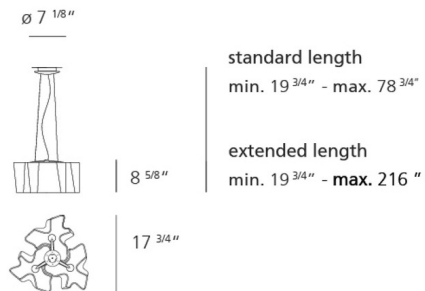

CLICK TO VIEW PRODUCT

Notes: