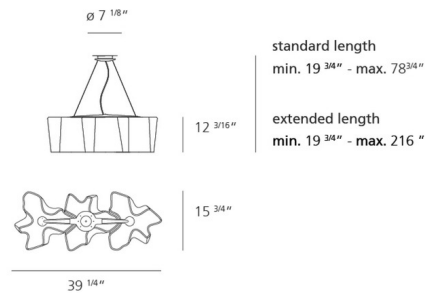

CLICK TO VIEW PRODUCT

Notes: