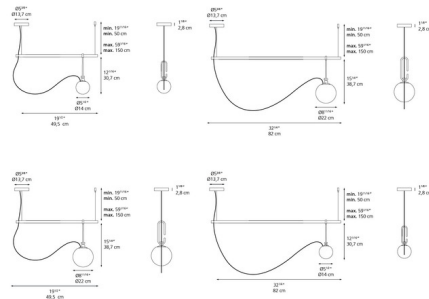

CLICK TO VIEW PRODUCT

Notes: