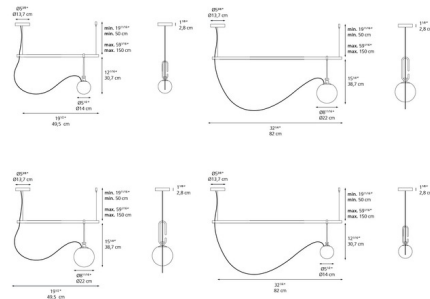

CLICK TO VIEW PRODUCT

Notes: