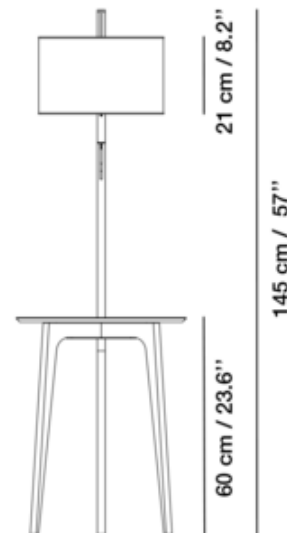

DESIGNER

Gabriel Teixeira

BRAND

Carpyen

DESCRIPTION

The Carla Floor Lamp with Table brings both light and function to your space. The lamp post rises from one of the table's three legs to support a crisp drum shade. The height of the shade can be adjusted along the wooden post. The height of the shade can be adjusted along the wooden post. On/off switch located on socket.

Shown in: Natural Oak / White Linen

SHADE COLOR	White Linen
BODY FINISH	Natural Oak
WATTAGE	9W
DIMMER	N/A
DIMENSIONS	18.504"W x 57.087"H
BULB NOT INCLUDED	
LAMP	1 x A19/Medium (E26)/9W/120V LED

Technical Information

PRODUCT DIMENSIONS	Cord: 96"
---------------------------	-----------

SPEC #	CPN765471
---------------	-----------

Ø 34 cm / 13.3"

Ø 47 cm / 18.5"

COMPANY

PROJECT

FIXTURE TYPE

APPROVED BY