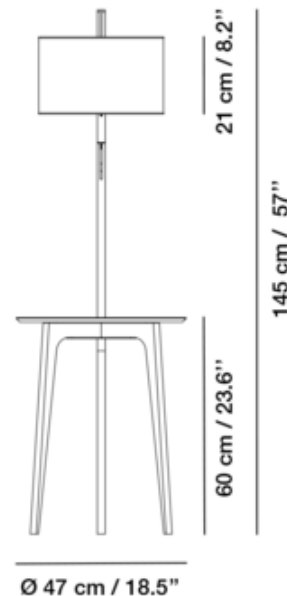

### DESCRIPTION

The Carla Floor Lamp with Table brings both light and function to your space. The lamp post rises from one of the table's three legs to support a crisp drum shade. The height of the shade can be adjusted along the wooden post. The height of the shade can be adjusted along the wooden post. On/off switch located on socket.

Shown in: Natural Oak / White Linen

SHADE COLOR	White Linen
BODY FINISH	Natural Oak
WATTAGE	9W
DIMMER	N/A
DIMENSIONS	18.504"W x 57.087"H
BULB NOT INCLUDED	
LAMP	1 x A19/Medium (E26)/9W/120V LED

#### Technical Information

PRODUCT DIMENSIONS	Cord: 96"
--------------------	-----------

SPEC #	CPN765471
--------	-----------

Ø 34 cm / 13.3"

COMPANY

PROJECT

FIXTURE TYPE

APPROVED BY