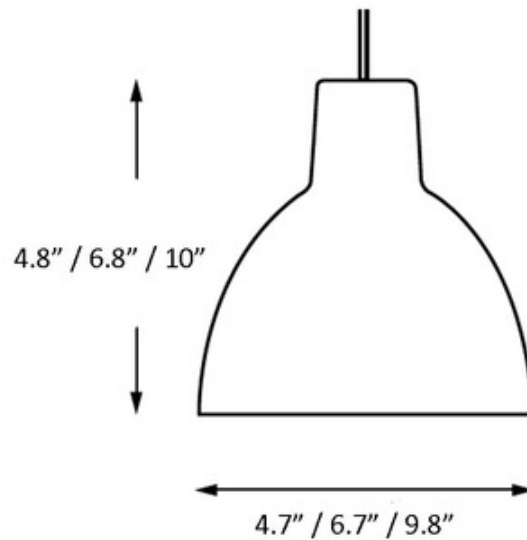

<b>SHADE COLOR</b>	Blue Grey
<b>BODY FINISH</b>	Black
<b>WATTAGE</b>	4W
<b>DIMMER</b>	Standard 120V
<b>DIMENSIONS</b>	4.7"W x 4.8"H
<b>BULB NOT INCLUDED</b>	
<b>LAMP</b>	1 x JCD/G9/4W/120V LED

*Technical Information*

<b>PRODUCT DIMENSIONS</b>	Adjustable Cable Length: 144"
---------------------------	-------------------------------

<b>SPEC #</b>	LPL765592
---------------	-----------

COMPANY	PROJECT	FIXTURE TYPE	APPROVED BY	DATE