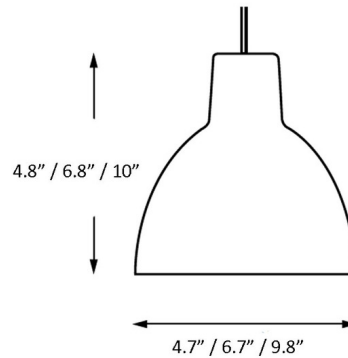

By Louis Poulsen

Description

The Toldbod Pendant, designed by Louis Poulsen A/S, provides channeled glare free light, making this perfect in any room of your home.

Specifications

COLOR Blue Grey
BODY FINISH Black
WATTAGE 4W
DIMMER Standard 120V
DIMENSIONS 4.7"W x 4.8"H
BULB NOT INCLUDED 1 x JCD/G9/4W/120V LED

Technical Information

PRODUCT DIMENSIONS Adjustable Cable Length: 144"

Shown in black / blue grey

CLICK TO VIEW PRODUCT

Notes: