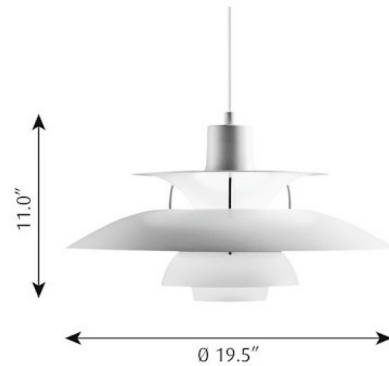

### Description

The PH5 Pendant is designed based on the principle of a reflective three shade system, which directs the majority of the light downwards. The shades give a soft light distribution, perfect in your room.

### Specifications

COLOR . . . . . Copper  
BODY FINISH . . . . . White  
WATTAGE . . . . . 22W  
DIMMER . . . . . Standard 120V  
DIMENSIONS . . . . . 19.5"W x 10.5"H  
BULB NOT INCLUDED . . . . . 1 x A21/Medium (E26)/22W/120V LED