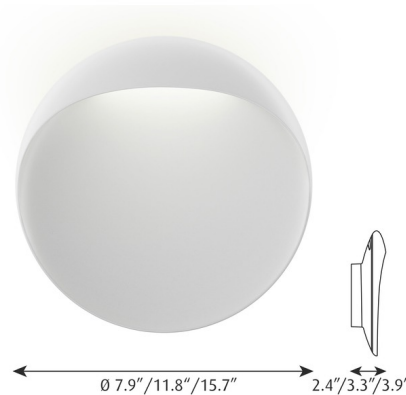

CLICK TO VIEW PRODUCT

Notes: