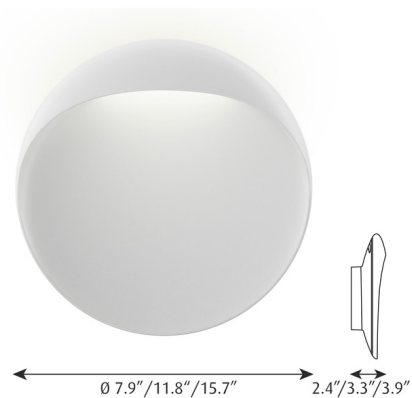

CLICK TO VIEW PRODUCT

Notes: