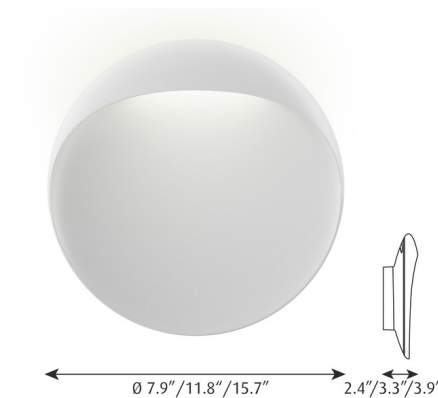

### Description

The Flindt Outdoor Wall Sconce emits an asymmetrical glare-free, downward directed light distribution. Softly illuminating its cut-out shape while providing an efficient horizontal illumination on the ground or floor. This piece is a perfect fit for indoor as well as outdoor applications. Mounts directly to finished surface over a recessed 3 inch octagonal junction box (7.9 inch) or 4 inch octagonal junction box (11.8 /15.7 inch). 7.9 inch dimmable with Phase dimming at 120V.

### Specifications

COLOR	N/A
BODY FINISH	Natural Aluminum
WATTAGE	10W
DIMMER	Standard 120V
DIMENSIONS	7.9"W x 7.9"H x 2.4"D
INTEGRATED LED MODULE	1 x LED/10W/120-277V LED

### Technical Information

COLOR RENDERING	90 CRI
LAMP COLOR	2700K
LUMENS/WATT	35.90
LUMINOUS FLUX	359 lumens

Shown in natural aluminum

CLICK TO VIEW PRODUCT

Notes: