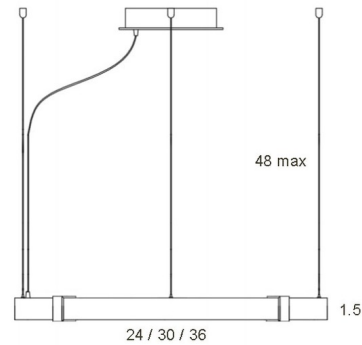

### Specifications

COLOR	N/A
BODY FINISH	Blackened Steel
WATTAGE	27.6W
DIMMER	Dimmable
DIMENSIONS	48"L x 24"W x 1.5"H
INTEGRATED LED MODULE	1x LED/27.6W/24V LED
COUNTRY OF ORIGIN	Canada