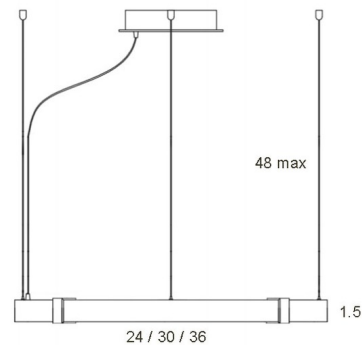

Specifications

COLOR	N/A
BODY FINISH	Blackened Steel
WATTAGE	27.6W
DIMMER	Dimmable
DIMENSIONS	48"L x 24"W x 1.5"H
INTEGRATED LED MODULE	1x LED/27.6W/24V LED
COUNTRY OF ORIGIN	Canada

Technical Information

LAMP COLOR	3000K
LUMENS/WATT	74.82
LUMINOUS FLUX	2065 lumens

CLICK TO VIEW PRODUCT

Notes: