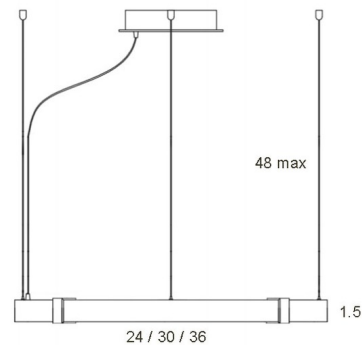

### Specifications

COLOR	N/A
BODY FINISH	Blackened Steel
WATTAGE	27.6W
DIMMER	Dimmable
DIMENSIONS	48"L x 24"W x 1.5"H
INTEGRATED LED MODULE	1x LED/27.6W/24V LED
COUNTRY OF ORIGIN	Canada