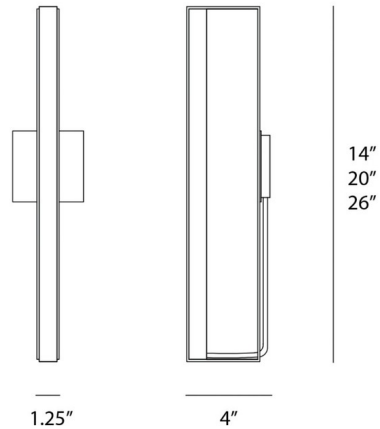

By Ridgely Studio Works

Description

Bar Wall Light, designed by Ridgely Studio Works, is a simplistic elegant addition to any room in your home. The glow from the inside diffuser washes your area beautifully. Built from cold rolled steel in Brushed Brass, Blackened Steel, Satin Nickel, Gloss White, Blackened Bronze, or Polished Nickel finishes. Available in small, medium, and large sizes. ADA compliant. CSA listed. ETL listed.

Shown in blackened bronze

Specifications

COLOR	N/A
BODY FINISH	Blackened Bronze
WATTAGE	13W
DIMMER	Dimmable
DIMENSIONS	1.25"W x 26"H x 4"D
INTEGRATED LED MODULE	1 x LED/13W/24V LED
COUNTRY OF ORIGIN	Canada

Technical Information

LUMENS/WATT	25.77
LUMINOUS FLUX	335 lumens

CLICK TO VIEW PRODUCT

Notes: