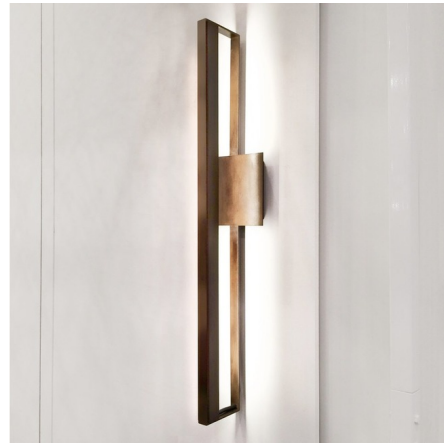

Lightology

lightology.com
866-954-4489
05-23-26

Project: _____

Company: _____

Location: _____ Fixture Type: _____

SPEC #: **RGL765847**

Approved On: _____ Approved By: _____

Bar Wall Light

By Ridgely Studio Works

Description

Bar Wall Light, designed by Ridgely Studio Works, is a simplistic elegant addition to any room in your home. The glow from the inside diffuser washes your area beautifully. Built from cold rolled steel in Brushed Brass, Blackened Steel, Satin Nickel, Gloss White, Blackened Bronze, or Polished Nickel finishes. Available in small, medium, and large sizes. ADA compliant. CSA listed. ETL listed.

Shown in blackened bronze

Specifications

COLOR	N/A
BODY FINISH	Blackened Bronze
WATTAGE	13W
DIMMER	Dimmable
DIMENSIONS	1.25"W x 26"H x 4"D
INTEGRATED LED MODULE	1 x LED/13W/24V LED
COUNTRY OF ORIGIN	Canada