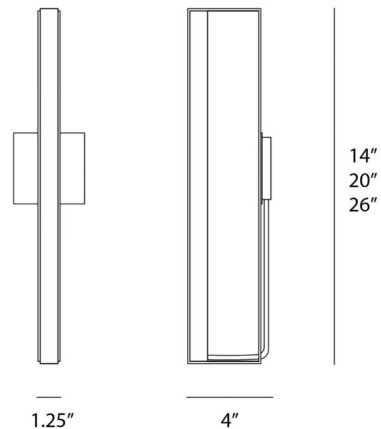

By Ridgely Studio Works

Description

Bar Wall Light, designed by Ridgely Studio Works, is a simplistic elegant addition to any room in your home. The glow from the inside diffuser washes your area beautifully. Built from cold rolled steel in Brushed Brass, Blackened Steel, Satin Nickel, Gloss White, Blackened Bronze, or Polished Nickel finishes. Available in small, medium, and large sizes. ADA compliant. CSA listed. ETL listed.

Shown in gloss white

Specifications

COLOR	N/A
BODY FINISH	Gloss White
WATTAGE	7W
DIMMER	Dimmable
DIMENSIONS	1.25"W x 14"H x 4"D
INTEGRATED LED MODULE	1 x LED/7W/24V LED
COUNTRY OF ORIGIN	Canada

Technical Information