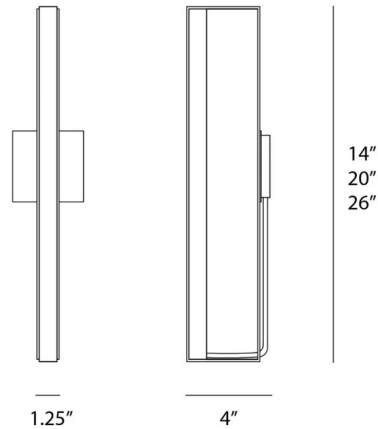

By Ridgely Studio Works

Description

Bar Wall Light, designed by Ridgely Studio Works, is a simplistic elegant addition to any room in your home. The glow from the inside diffuser washes your area beautifully. Built from cold rolled steel in Brushed Brass, Blackened Steel, Satin Nickel, Gloss White, Blackened Bronze, or Polished Nickel finishes. Available in small, medium, and large sizes. ADA compliant. CSA listed. ETL listed.

Shown in gloss white

Specifications

COLOR	N/A
BODY FINISH	Gloss White
WATTAGE	10W
DIMMER	Dimmable
DIMENSIONS	1.25"W x 20"H x 4"D
INTEGRATED LED MODULE	1 x LED/10W/24V LED
COUNTRY OF ORIGIN	Canada

Technical Information