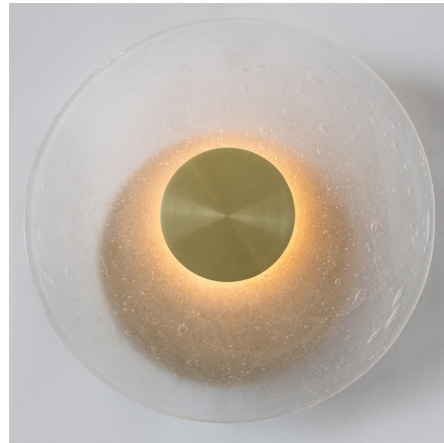

Lightology

lightology.com
866-954-4489
06-30-26

Project: _____

Company: _____

Location: _____ Fixture Type: _____

SPEC #: **RGL765894**

Approved On: _____ Approved By: _____

Iris Wall Light

By Ridgely Studio Works

Description

Iris Wall Light designed by Ridgely Studio Works, is a sleek contemporary piece. The soft light radiates outward from the center to create a warm glow in any room of your home. Hand blown Frosted Seeded glass is complimented by a Brushed Brass, Satin Nickel, Copper, Polished Nickel, Bronze, or Blackened Steel finish. Perfect as a stand alone or grouped together for your own unique look. ADA compliant. CSA listed. ETL listed.

Shown in brushed brass / frosted seeded

Specifications

COLOR Frosted Seeded
BODY FINISH Brushed Brass
WATTAGE 10W
DIMMER Low Voltage Electronic
DIMENSIONS 12"W x 12"H x 2.5"D
INTEGRATED LED MODULE 1 x LED/10W/24V LED
COUNTRY OF ORIGIN Canada