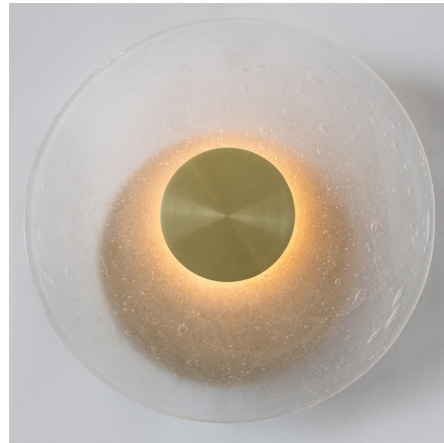

Lightology

lightology.com
866-954-4489
04-24-26

Project: _____

Company: _____

Location: _____ Fixture Type: _____

SPEC #: **RGL765894**

Approved On: _____ Approved By: _____

Iris Wall Light

By Ridgely Studio Works

Description

Iris Wall Light designed by Ridgely Studio Works, is a sleek contemporary piece. The soft light radiates outward from the center to create a warm glow in any room of your home. Hand blown Frosted Seeded glass is complimented by a Brushed Brass, Satin Nickel, Copper, Polished Nickel, Bronze, or Blackened Steel finish. Perfect as a stand alone or grouped together for your own unique look. ADA compliant. CSA listed. ETL listed.

Shown in brushed brass / frosted seeded

Specifications

COLOR Frosted Seeded
BODY FINISH Brushed Brass
WATTAGE 10W
DIMMER Low Voltage Electronic
DIMENSIONS 12"W x 12"H x 2.5"D
INTEGRATED LED MODULE 1 x LED/10W/24V LED
COUNTRY OF ORIGIN Canada