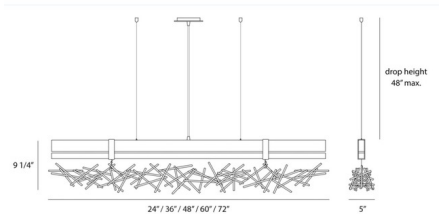

### Description

Level Criss-Cross Linear Pendant, designed by Ridgely Studio Works, was created from a genuine desire to blend art with lighting. It is a sculptural piece that is composed of cut steel rods carefully arranged and welded in a seemingly random pattern. Features an acrylic diffuser to conceal the strip of lighting. Available in powder coat Bronze or Blackened Steel (hand mottled steel) finish or plated Satin Nickel, Polished Nickel, Copper and Brushed Brass finishes. 5 inch width x 7 inch length x 1.5 inch height canopy. Includes compact electronic low voltage driver which fits inside canopy. Requires 3/4 inch thick plywood (or similar) blocking secured into ceiling prior to installation.

### Specifications

COLOR . . . . . N/A  
BODY FINISH . . . . . Bronze  
WATTAGE . . . . . 12W  
DIMMER . . . . . Low Voltage Electronic  
DIMENSIONS . . . . . 24"L x 5"W x 9.25"H  
INTEGRATED LED MODULE . . . . . 1 x LED/12W/120V LED  
COUNTRY OF ORIGIN . . . . . Canada

### Technical Information

PRODUCT DIMENSIONS . . . . . Cord/Cable Length: 48"  
LAMP COLOR . . . . . 3000K  
LUMENS/WATT . . . . . 54.83  
LUMINOUS FLUX . . . . . 658 lumens

CLICK TO VIEW PRODUCT

Notes: