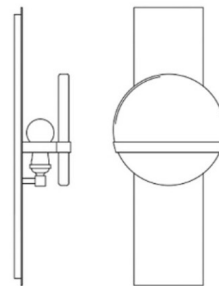

By Ridgely Studio Works

Description

Lunette Rectangular Bar Wall Light designed by Ridgely Studio Works, is a sleek contemporary piece with cold rolled steel and unique glass textures, perfect for any room in your home. A bar runs across the lower part of the glass bringing sophistication to your area. Available with a Twine, Chill, or Cord diffuser and Brushed Brass, Satin Nickel, Bronze, or Polished Nickel finishes. CSA listed. ETL listed.

Shown in brushed brass / twine

Specifications

COLOR Twine
BODY FINISH Brushed Brass
WATTAGE 40W
DIMMER Standard 120V
DIMENSIONS 8"W x 20"H x 4.5"D
BULB INCLUDED 1 x B10/Candelabra (E12)/40W/120V Incandescent
COUNTRY OF ORIGIN Canada