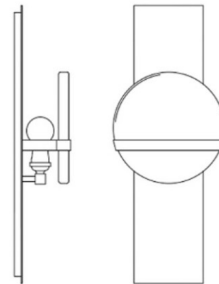

## Lunette Rectangular Bar Wall Light

By Ridgely Studio Works

### Description

Lunette Rectangular Bar Wall Light designed by Ridgely Studio Works, is a sleek contemporary piece with cold rolled steel and unique glass textures, perfect for any room in your home. A bar runs across the lower part of the glass bringing sophistication to your area. Available with a Twine, Chill, or Cord diffuser and Brushed Brass, Satin Nickel, Bronze, or Polished Nickel finishes. CSA listed. ETL listed.

### Specifications

COLOR . . . . . Twine  
BODY FINISH . . . . . Brushed Brass  
WATTAGE . . . . . 40W  
DIMMER . . . . . Standard 120V  
DIMENSIONS . . . . . 8"W x 20"H x 4.5"D  
BULB INCLUDED . . . . . 1 x B10/Candelabra (E12)/40W/120V Incandescent  
COUNTRY OF ORIGIN . . . . . Canada