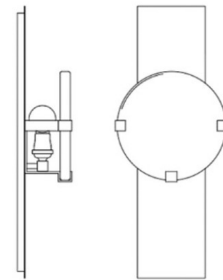

Description

Lunette Rectangular 3 Prong Wall Light designed by Ridgely Studio Works, is a sleek contemporary piece with cold rolled steel and unique glass textures, perfect for any room in your home. Three prongs hold the lower part of the glass bringing sophistication to your area. Available with a Twine, Chill, or Cord diffuser and Brushed Brass, Satin Nickel, Bronze, or Polished Nickel finishes. CSA listed. ETL listed.

Shown in brushed brass / twine

Specifications

COLOR Twine
BODY FINISH Brushed Brass
WATTAGE 40W
DIMMER Standard 120V
DIMENSIONS 8"W x 20"H x 4.5"D
BULB INCLUDED 1 x B10/Candelabra (E12)/40W/120V Incandescent
COUNTRY OF ORIGIN Canada