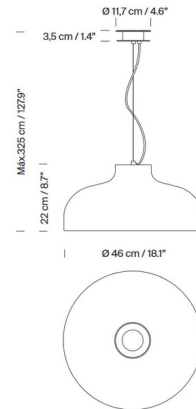

Lightology

lightology.com
866-954-4489
05-24-26

Project: _____

Company: _____

Location: _____ Fixture Type: _____

SPEC #: **SCO766150**

Approved On: _____ Approved By: _____

M68 Pendant By Santa & Cole

Description

The M68 Pendant features an iconic silhouette that will brighten any space. Available in Red, Matte White, Matte Black, or Polished Aluminium finish.

Specifications

COLOR . . . . . Matte Black
BODY FINISH . . . . . Black
WATTAGE 12W
DIMMER . . . . . Standard 120V
DIMENSIONS . . . . . 18.1"W x 8.7"H
BULB NOT INCLUDED . . . . . 1 x A19/Medium (E26)/12W/120V LED

CLICK TO VIEW PRODUCT

Notes: