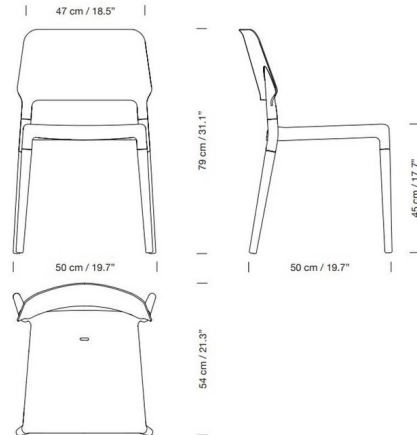

Lightology

lightology.com
866-954-4489
04-22-26

Project: _____

Company: _____

Location: _____ Fixture Type: _____

SPEC #: **SCO766155**

Approved On: _____ Approved By: _____

Belloch Chair - Set of 4

By Santa & Cole

Description

The Belloch Chair offers a chic, versatile look that can be used indoor or outdoor thanks to its smart design that combines plastic materials for the backrest and seat and legs made from wood or aluminum. The backrest and seat include a drainage point for outdoor use and with its ability to easily stack, this multipurpose chair will be an instant favorite. Sold in sets of 4.

Shown in red / natural beech

Specifications

COLOR	N/A
BODY FINISH	Red / Natural Beech
WATTAGE	N/A
DIMMER	N/A
DIMENSIONS	19.7"W x 31.1"H
BULB	N/A

CLICK TO VIEW PRODUCT

Notes: