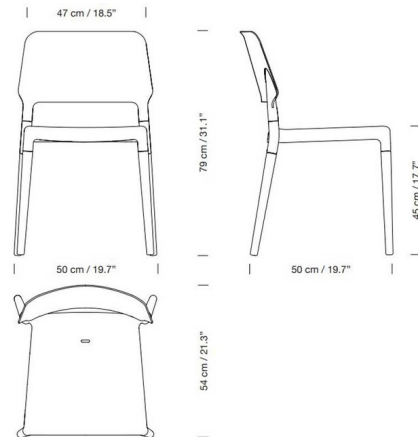

Lightology

lightology.com
866-954-4489
06-29-26

Project: _____

Company: _____

Location: _____ Fixture Type: _____

SPEC #: **SCO766155**

Approved On: _____ Approved By: _____

Belloch Chair - Set of 4

By Santa & Cole

Description

The Belloch Chair offers a chic, versatile look that can be used indoor or outdoor thanks to its smart design that combines plastic materials for the backrest and seat and legs made from wood or aluminum. The backrest and seat include a drainage point for outdoor use and with its ability to easily stack, this multipurpose chair will be an instant favorite. Sold in sets of 4.

Shown in red / natural beech

Specifications

COLOR	N/A
BODY FINISH	Red / Natural Beech
WATTAGE	N/A
DIMMER	N/A
DIMENSIONS	19.7"W x 31.1"H
BULB	N/A

CLICK TO VIEW PRODUCT

Notes: