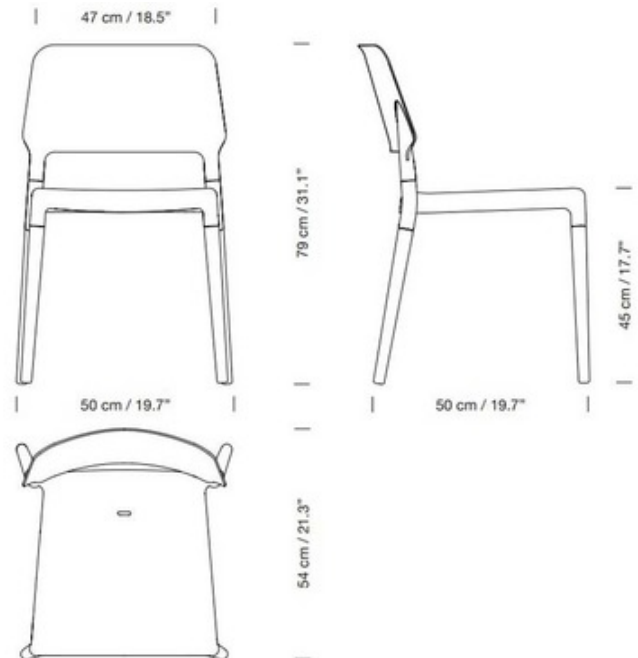

BRAND

Santa & Cole

DESCRIPTION

The Belloch Chair offers a chic, versatile look that can be used indoor or outdoor thanks to its smart design that combines plastic materials for the backrest and seat and legs made from wood or aluminum. The backrest and seat include a drainage point for outdoor use and with its ability to easily stack, this multipurpose chair will be an instant favorite. Available finished in Red, Green, Black, White, or Grey with Natural Beech legs or in White or Grey with Matte Anodized Aluminum legs.

Shown in: Red / Natural Beech

SHADE COLOR	N/A
BODY FINISH	Red / Natural Beech
WATTAGE	N/A
DIMMER	N/A
DIMENSIONS	19.7"W x 31.1"H
LAMP	N/A

ITEM NUMBER SCO766155

COMPANY	PROJECT	FIXTURE TYPE	APPROVED BY	DATE