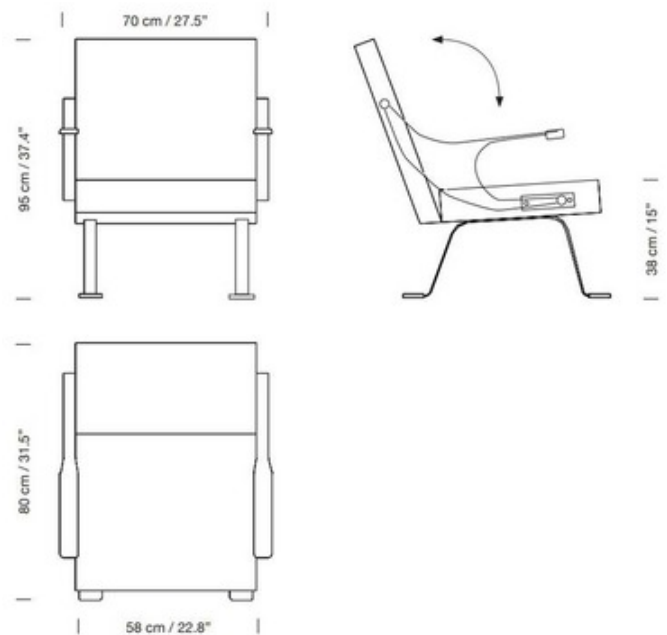

**BRAND**

Santa & Cole

**DESCRIPTION**

The Digamma Armchair designed by Ignazio Gardella offers a luxurious, midcentury designed piece steeped in versatility that features a rationalist body formed by two geometric volumes with a three-position reclining backrest and metal duck feet. Available upholstered in Black or Grey Silk with Black metallic legs and Polished Brass feet.

*Shown in: Gray*

<b>COLOR</b>	N/A
<b>BODY FINISH</b>	Gray
<b>WATTAGE</b>	N/A
<b>DIMMER</b>	N/A
<b>DIMENSIONS</b>	27.5"W x 37.5"H
<b>LAMP</b>	N/A

**SPEC #**

SCO766165

COMPANY

PROJECT

FIXTURE TYPE

APPROVED BY