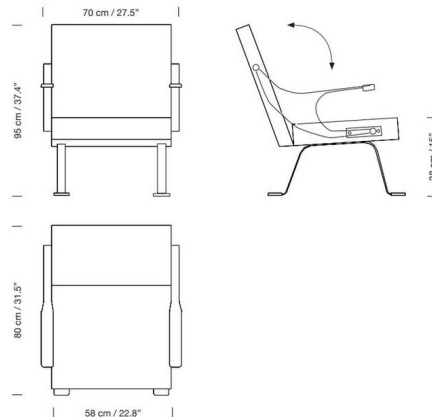

Lightology

lightology.com
866-954-4489
04-25-26

Project: _____

Company: _____

Location: _____ Fixture Type: _____

SPEC #: **SCO766165**

Approved On: _____ Approved By: _____

Digamma Armchair By Santa & Cole

Description

The Digamma Armchair designed by Ignazio Gardella offers a luxurious, midcentury designed piece steeped in versatility that features a rationalist body formed by two geometric volumes with a three-position reclining backrest and metal duck feet. Available upholstered in Black or Grey Silk with Black metallic legs and Polished Brass feet.

Shown in gray

Specifications

COLOR	N/A
BODY FINISH	Gray
WATTAGE	N/A
DIMMER	N/A
DIMENSIONS	27.5"W x 37.5"H
BULB	N/A

CLICK TO VIEW PRODUCT

Notes: