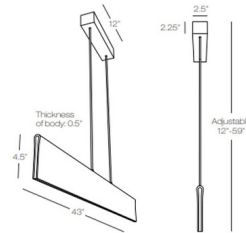

Description

The Kenny Linear Suspension features an ultra-thin architectural profile, perfect for your office. Constructed of solid aluminum with an acrylic diffuser.

Specifications

COLOR White
BODY FINISH White
WATTAGE 32W
DIMMER Low Voltage Electronic
DIMENSIONS 43"L x 0.5"W x 4.5"H
INTEGRATED LED MODULE 1 x LED/32W/120V LED

Technical Information

PRODUCT DIMENSIONS Min/Max Adjustable Length: 12" - 59"
LAMP COLOR 3000K
LUMENS/WATT 34.38
LUMINOUS FLUX 1100 lumens

Shown in white / white

CLICK TO VIEW PRODUCT

Notes: