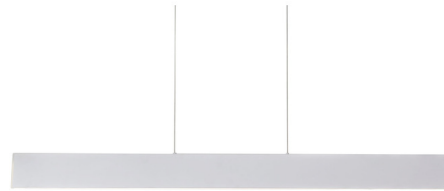

Lightology

lightology.com
866-954-4489
06-30-26

Project: _____

Company: _____

Location: _____ Fixture Type: _____

SPEC #: **STN766262**

Approved On: _____ Approved By: _____

Kenny Linear Suspension By Stone Lighting

Description

The Kenny Linear Suspension features an ultra-thin architectural profile, perfect for your office. Constructed of solid aluminum with an acrylic diffuser.

Specifications

COLOR White
BODY FINISH White
WATTAGE 32W
DIMMER Low Voltage Electronic
DIMENSIONS 43"L x 0.5"W x 4.5"H
INTEGRATED LED MODULE 1 x LED/32W/120V LED

Technical Information

PRODUCT DIMENSIONS Min/Max Adjustable Length: 12" - 59"
LAMP COLOR 3000K
LUMENS/WATT 34.38
LUMINOUS FLUX 1100 lumens

Shown in white / white

CLICK TO VIEW PRODUCT

Notes: