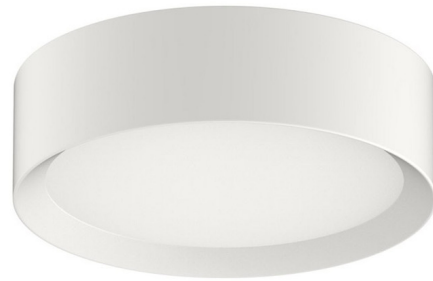

Lightology

lightology.com
866-954-4489
07-10-26

Project: _____

Company: _____

Location: _____ Fixture Type: _____

SPEC #: **STN766288**

Approved On: _____ Approved By: _____

Puck Ceiling Light

By Stone Lighting

Description

The Puck Flush Mount Ceiling Light brings a clean, classic look to your interior space. The metal band houses an acrylic diffuser that casts warm light across your room. Three smallest sizes are 120V, dimmable with ELV. The two largest sizes are 120-277V, dimmable with 0-10V.

Specifications

COLOR Frost
BODY FINISH White
WATTAGE 18W
DIMMER Low Voltage Electronic
DIMENSIONS 10.6"W x 3.1"H
INTEGRATED LED MODULE 1 x LED/18W/120V LED

Technical Information

COLOR RENDERING 90 CRI
LAMP COLOR 3000K
LUMENS/WATT 80.00
LUMINOUS FLUX 1440 lumens

Shown in white / frost

CLICK TO VIEW PRODUCT

Notes: