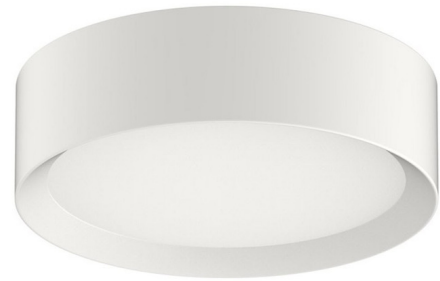

Lightology

lightology.com
866-954-4489
04-04-26

Project: _____

Company: _____

Location: _____ Fixture Type: _____

SPEC #: **STN766288**

Approved On: _____ Approved By: _____

Puck Ceiling Light

By Stone Lighting

Description

The Puck Flush Mount Ceiling Light brings a clean, classic look to your interior space. The metal band houses an acrylic diffuser that casts warm light across your room. Three smallest sizes are 120V, dimmable with ELV. The two largest sizes are 120-277V, dimmable with 0-10V.

Shown in white / frost

Specifications

COLOR Frost
BODY FINISH White
WATTAGE 18W
DIMMER Low Voltage Electronic
DIMENSIONS 10.6"W x 3.1"H
INTEGRATED LED MODULE 1 x LED/18W/120V LED

Technical Information

COLOR RENDERING 90 CRI
LAMP COLOR 3000K
LUMENS/WATT 80.00
LUMINOUS FLUX 1440 lumens