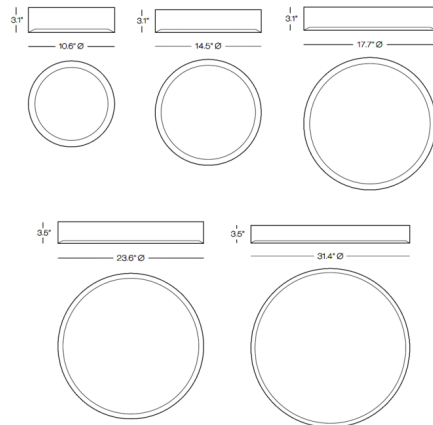

Shown in white / frost