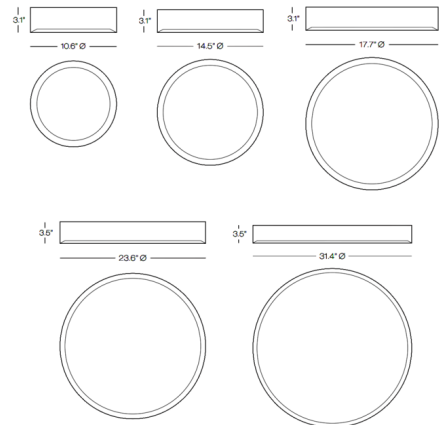

By Stone Lighting

Description

The Puck Flush Mount Ceiling Light brings a clean, classic look to your interior space. The metal band houses an acrylic diffuser that casts warm light across your room. Three smallest sizes are 120V, dimmable with ELV. The two largest sizes are 120-277V, dimmable with 0-10V.

Shown in white / frost

Specifications

COLOR Frost
BODY FINISH White
WATTAGE 18W
DIMMER Low Voltage Electronic
DIMENSIONS 10.6"W x 3.1"H
INTEGRATED LED MODULE 1 x LED/18W/120V LED

Technical Information

COLOR RENDERING 90 CRI
LAMP COLOR 3000K
LUMENS/WATT 80.00
LUMINOUS FLUX 1440 lumens