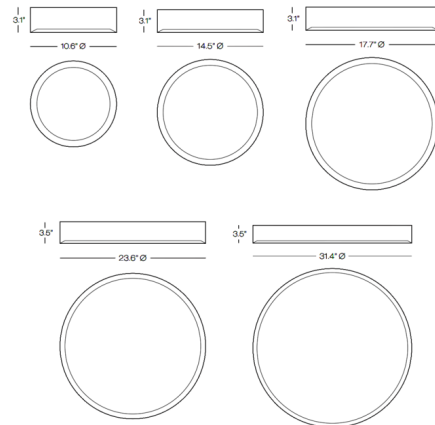

By Stone Lighting

Description

The Puck Flush Mount Ceiling Light brings a clean, classic look to your interior space. The metal band houses an acrylic diffuser that casts warm light across your room. Three smallest sizes are 120V, dimmable with ELV. The two largest sizes are 120-277V, dimmable with 0-10V.

Shown in white / frost

Specifications

COLOR Frost
BODY FINISH White
WATTAGE 18W
DIMMER Low Voltage Electronic
DIMENSIONS 10.6\"W x 3.1\"H
INTEGRATED LED MODULE 1 x LED/18W/120V LED

Technical Information

COLOR RENDERING 90 CRI
LAMP COLOR 3000K
LUMENS/WATT 80.00
LUMINOUS FLUX 1440 lumens