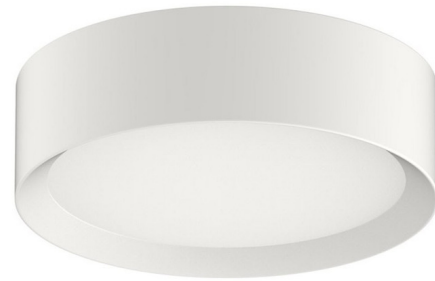

Lightology

lightology.com
866-954-4489
05-24-26

Project: _____

Company: _____

Location: _____ Fixture Type: _____

SPEC #: **STN766288**

Approved On: _____ Approved By: _____

Puck Ceiling Light

By Stone Lighting

Description

The Puck Flush Mount Ceiling Light brings a clean, classic look to your interior space. The metal band houses an acrylic diffuser that casts warm light across your room. Three smallest sizes are 120V, dimmable with ELV. The two largest sizes are 120-277V, dimmable with 0-10V.

Shown in white / frost

Specifications

COLOR Frost
BODY FINISH White
WATTAGE 18W
DIMMER Low Voltage Electronic
DIMENSIONS 10.6\"W x 3.1\"H
INTEGRATED LED MODULE 1 x LED/18W/120V LED

Technical Information

COLOR RENDERING 90 CRI
LAMP COLOR 3000K
LUMENS/WATT 80.00
LUMINOUS FLUX 1440 lumens